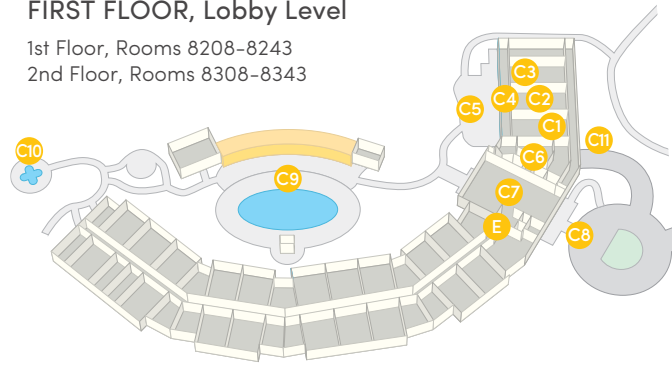

The Canyon Suites
FIRST FLOOR, Lobby Level

1st Floor, Rooms 8208-8243
2nd Floor, Rooms 8308-8343

- C1** Red Rock, Boardroom
- C2** Grand Canyon, Meeting Room
- C3** Painted Desert, Meeting Room
- C4** Canyon Foyer
- C5** Canyon Suites Patio
- C6** Canyon Business Center
- C7** Canyon Lobby / Lounge
- C8** Canyon Porte Cochère
- C9** Canyon Pool / Cabanas
- C10** Sunset Spa
- C11** Underground Parking
- E** Elevators

Casitas

A		B		C		D		E	
7101	7201	7100	7200	7108	7208	7116	7216	7126	7226
7103	7203	7102	7202	7110	7210	7118	7218	7128	7228
7105	7205	7104	7204	7112	7212	7120	7220	7130	7230
7107	7207	7106	7206	7114	7214	7122	7222	7132	7232
							7224		

Main Building
THIRD FLOOR, Lobby Level

Main Building
FIRST FLOOR, Conference Level

MAIN BUILDING MEETING ROOMS

- 1** Boojum
- 2** Cottonwood
- 3** Cypress
- 4** Eucalyptus
- 5** Ironwood
- 6** Jacaranda, Boardroom
- 7** Joshua
- 8** Juniper
- 9** Mesquite
- 10** Palo Verde
- 11** Pine
- 12** Piñon
- 13** Willow, Boardroom
- 14** Cactus Wren, Boardroom
- 15** Eagle
- 16** Falcon
- 17** Hawk
- 18** Hummingbird
- 19** Meadow Lark
- 20** Owl
- 21** Quail
- 22** Roadrunner
- 23** Woodpecker
- 24** Acacia Meeting Planner Studio