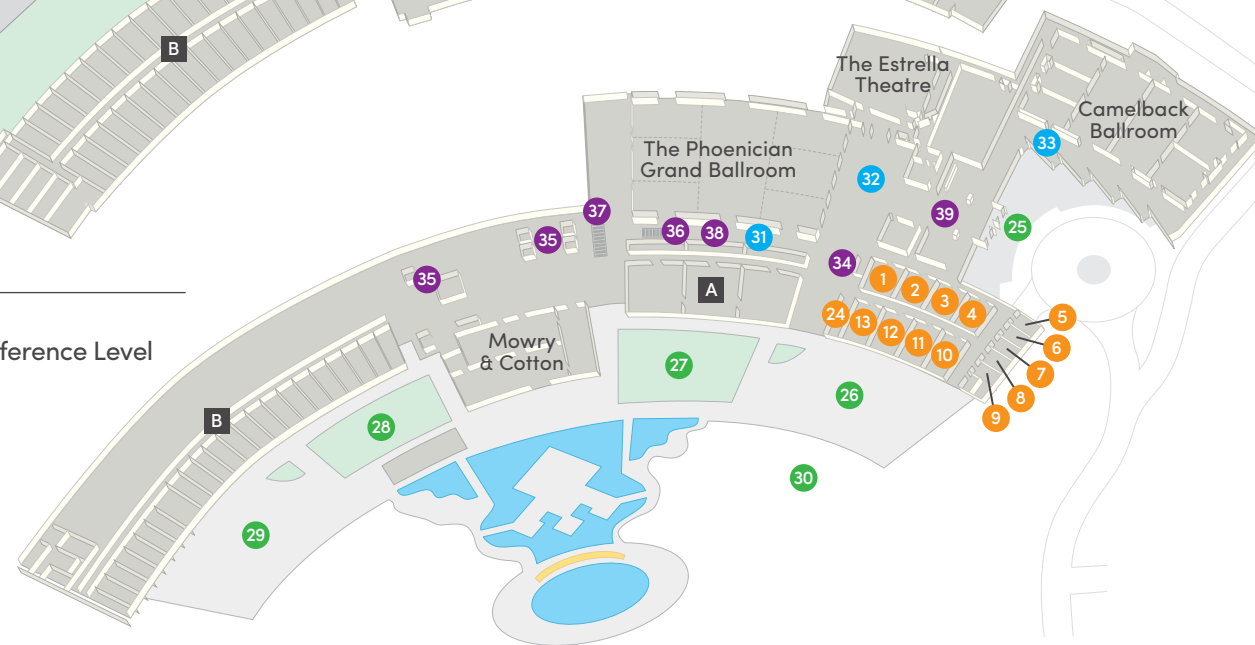

Main Building
FIRST FLOOR, Conference Level

MAIN BUILDING MEETING ROOMS

- **1** Boojum
- **2** Cottonwood
- **3** Cypress
- **4** Eucalyptus
- **5** Ironwood
- **6** Jacaranda, Boardroom
- **7** Joshua
- **8** Juniper
- **9** Mesquite
- **10** Palo Verde
- **11** Pine
- **12** Piñon
- **13** Willow, Boardroom
- **14** Cactus Wren, Boardroom
- **15** Eagle
- **16** Falcon
- **17** Hawk
- **18** Hummingbird
- **19** Meadow Lark
- **20** Owl
- **21** Quail
- **22** Roadrunner
- **23** Woodpecker
- **24** Acacia Meeting Planner Studio

MAIN BUILDING OUTDOOR PRE-FUNCTION

- **25** Camelback Ballroom Plaza
- **26** East Patio
- **27** East Lawn
- **28** West Lawn
- **29** West Patio
- **30** Orchid Lawn

MAIN BUILDING INDOOR PRE-FUNCTION

- **31** Grand Ballroom South Foyer
- **32** Grand Ballroom East Foyer
- **33** Camelback Ballroom Foyer

MAIN BUILDING FACILITIES

- **34** Business Center
- **35** Elevators
- **36** Escalators to Lobby
- **37** Escalators to Underground Parking
- **38** Grand Ballroom Registration
- **39** Camelback Ballroom Registration