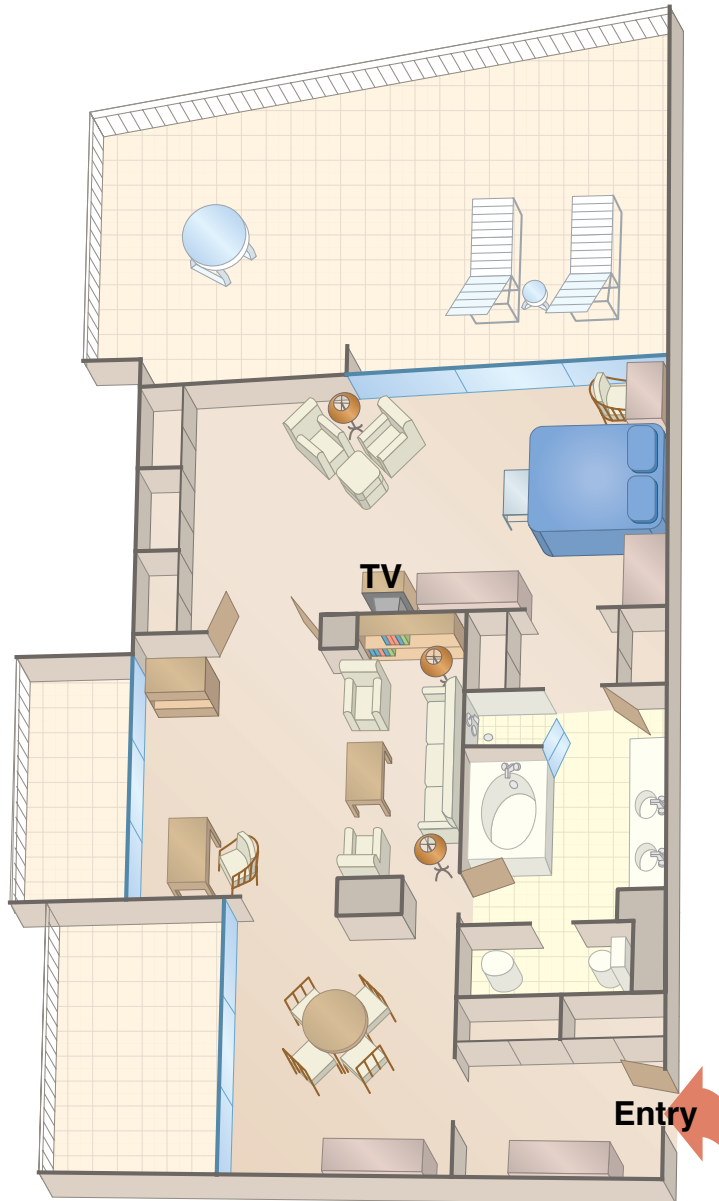

THE PHOENICIAN
Scottsdale

GOVERNOR SUITE
1100 SQ. FT.