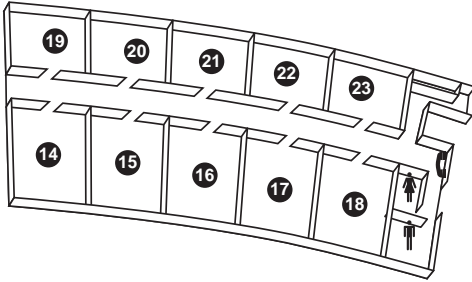

CONFERENCE FACILITIES

MAIN BUILDING LOBBY LEVEL (3rd floor)

CONFERENCE LEVEL MEETING ROOMS (1st floor)

MAIN RESORT BUILDING

- 34 Ballroom Porte Cochere
- 35 Banquet Butler Desk
- 36 Banquet Service Kitchen
- 37 Business Center
- 38 Elevators
- 39 Escalators to Lobby
- 40 Escalators to Underground Parking Garage
- 41 Group Registration
- 42 Praying Monk
- 43 The Terrace Lounge
- 44 The Terrace Dining Room
- 45 The Terrace North Private Dining
- 46 The Terrace Patio Dining
- 47 The Terrace South Private Dining
- 48 Truck Access Convention Loading Dock
- 49 Underground Valet Parking Entrance

CANYON BUILDING

- C6 Canyon Lobby
- C7 Canyon Porte Cochere
- C8 Elevators
- C9 Underground Parking

CANYON BUILDING LOBBY LEVEL