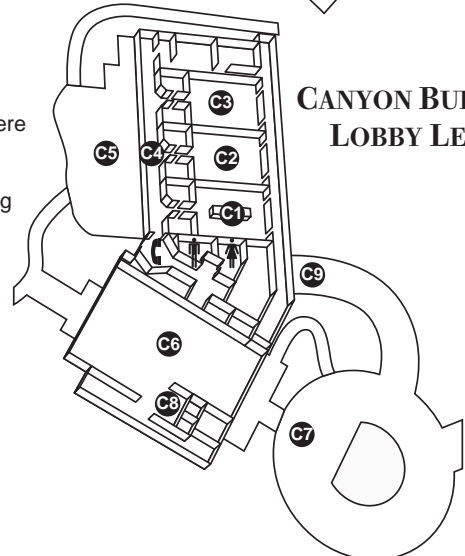

CONFERENCE FACILITIES

MAIN BUILDING LOBBY LEVEL (3rd floor)

CONFERENCE LEVEL MEETING ROOMS (1st floor)

MAIN RESORT BUILDING

- 34 Ballroom Porte Cochere
- 35 Banquet Butler Desk
- 36 Banquet Service Kitchen
- 37 Business Center
- 38 Elevators
- 39 Escalators to Lobby
- 40 Escalators to Underground Parking Garage
- 41 Group Registration
- 42 Praying Monk
- 43 The Terrace Lounge
- 44 The Terrace Dining Room
- 45 The Terrace North Private Dining
- 46 The Terrace Patio Dining
- 47 The Terrace South Private Dining
- 48 Truck Access Convention Loading Dock
- 49 Underground Valet Parking Entrance

CANYON BUILDING

- C6 Canyon Lobby
- C7 Canyon Porte Cochere
- C8 Elevators
- C9 Underground Parking

CANYON BUILDING LOBBY LEVEL