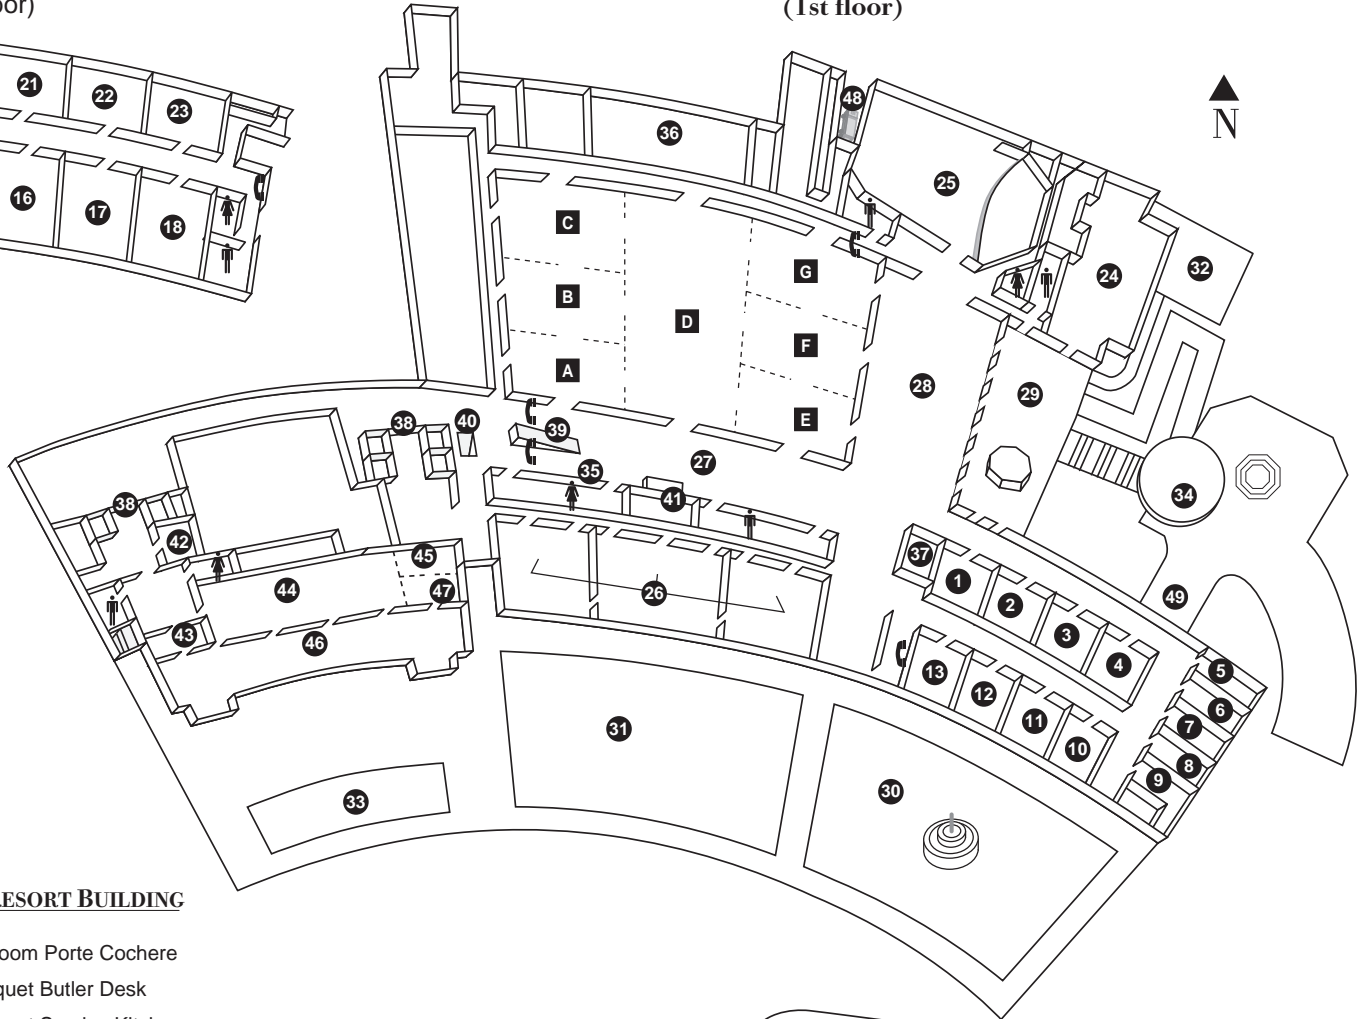

CONFERENCE FACILITIES

MAIN BUILDING LOBBY LEVEL (3rd floor)

CONFERENCE LEVEL MEETING ROOMS (1st floor)

MAIN RESORT BUILDING

- 34 Ballroom Porte Cochere
- 35 Banquet Butler Desk
- 36 Banquet Service Kitchen
- 37 Business Center
- 38 Elevators
- 39 Escalators to Lobby
- 40 Escalators to Underground Parking Garage
- 41 Group Registration
- 42 Praying Monk
- 43 The Terrace Lounge
- 44 The Terrace Dining Room
- 45 The Terrace North Private Dining
- 46 The Terrace Patio Dining
- 47 The Terrace South Private Dining
- 48 Truck Access Convention Loading Dock
- 49 Underground Valet Parking Entrance

CANYON BUILDING

- C6 Canyon Lobby
- C7 Canyon Porte Cochere
- C8 Elevators
- C9 Underground Parking

CANYON BUILDING LOBBY LEVEL